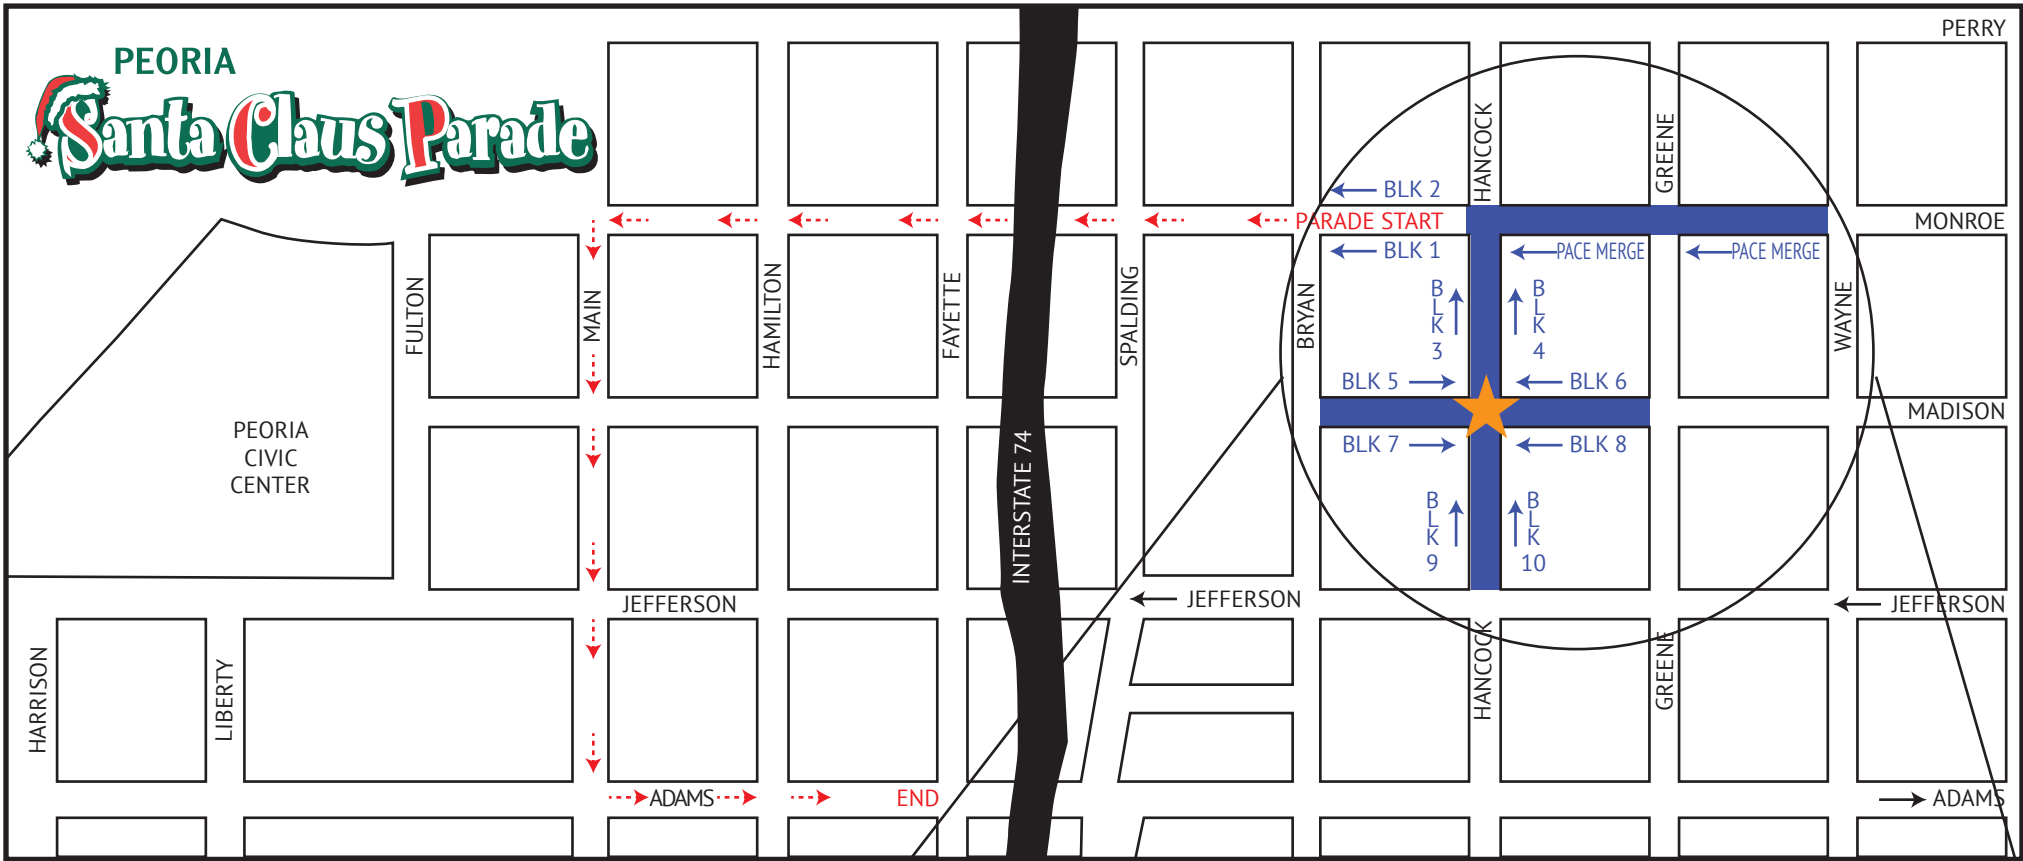

# PEORIA Santa Claus Parade

## DRIVER'S - PLEASE NOTE:

When arriving at the staging area, please pay attention to which block and unit number you are assigned. The Block # determines which side of the street you are on. The Unit # determines how many units are ahead of you for positioning on that block. Please leave a driver or a phone number with your vehicle in case organizers need to move your position as the block fills.